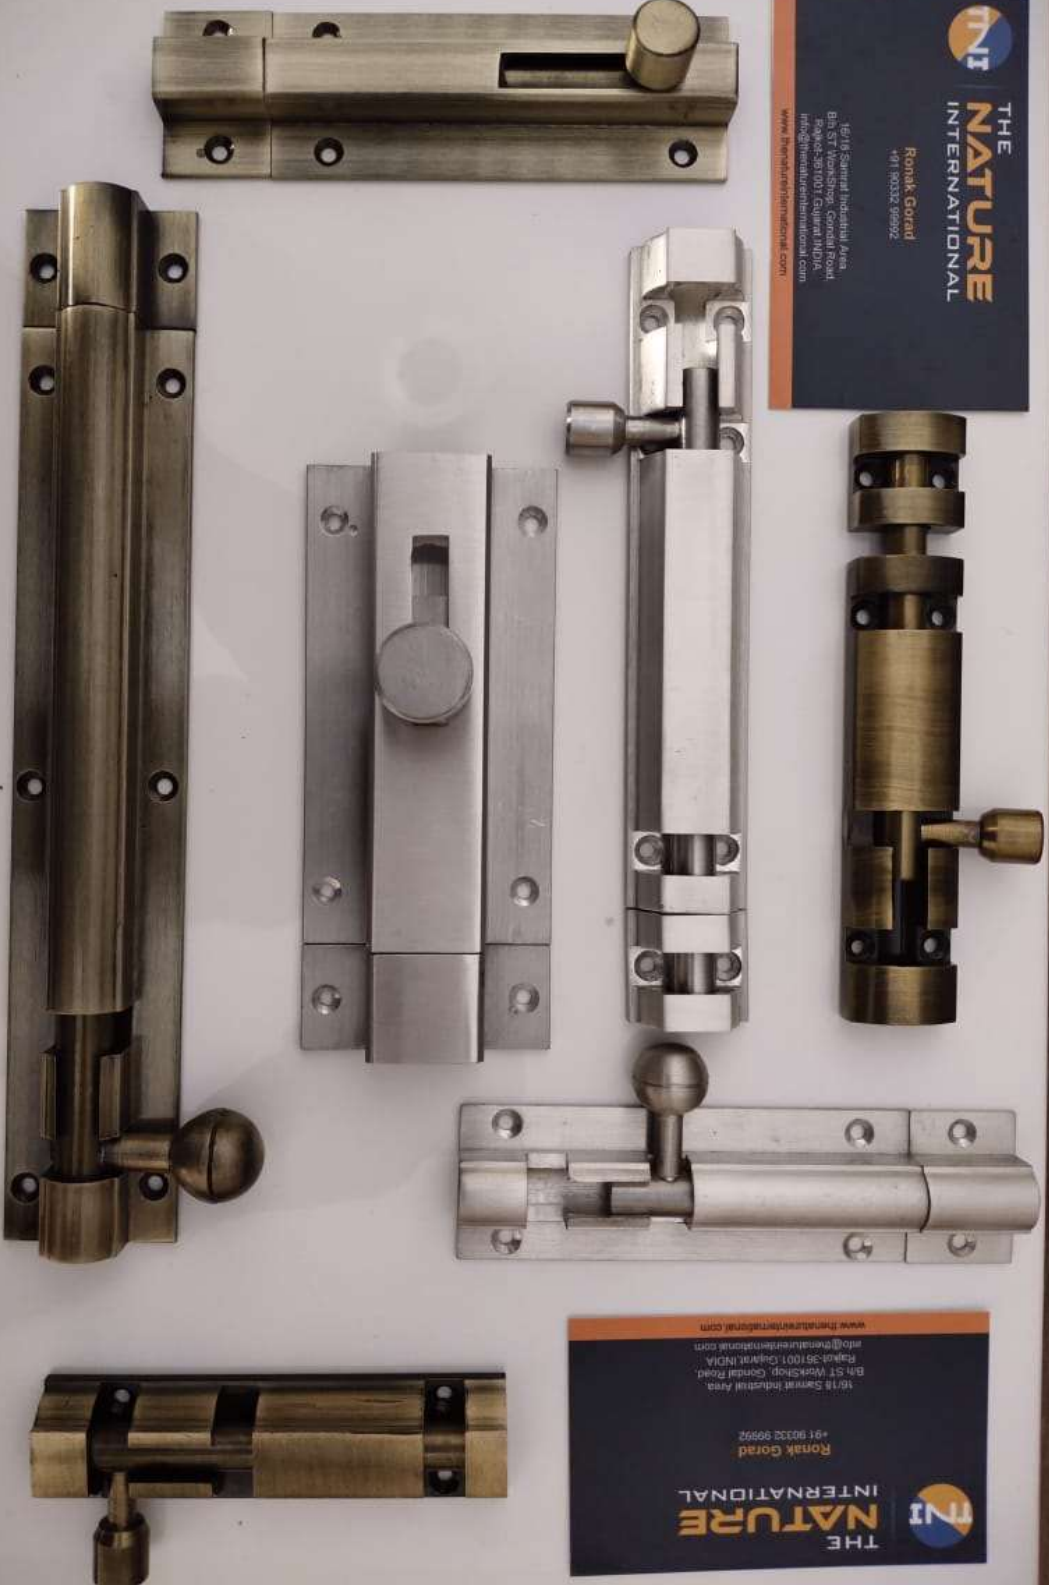

***NOTE: SS SQUARE TOWER BOLT AND SS HALF ROUND
ALSO AVAILABLE IN SS304 PRICES ON REQUEST***

SYLO

ROYAL

ZYLO

SS JOINT LESS TOWER BOLTS 10MM/12MM

SS JOINT LESS TOWER BOLTS 10MM/12MM

SS MARBLE T.B. Brass L

SS MARBLE T.B. S.S. L

**ALU. SUPER
MARBLE T.B**

Aluminium MARBLE POLO

Aluminium SUPER HEAVY 12MM

BABY LATCH SQUARE ROD

BABY LATCH SQUARE ROD

BABY LATCH ROUND ROD

THE NATURE INTERNATIONAL
Ronak Gorad
+91 90332 99992
16/18 Sarwat Industrial Area,
B-13, ST. Vankeshji, Gondal Road,
Rajkot-361001, Gujarat, INDIA.
info@thefurnitureinternational.com
www.thefurnitureinternational.com