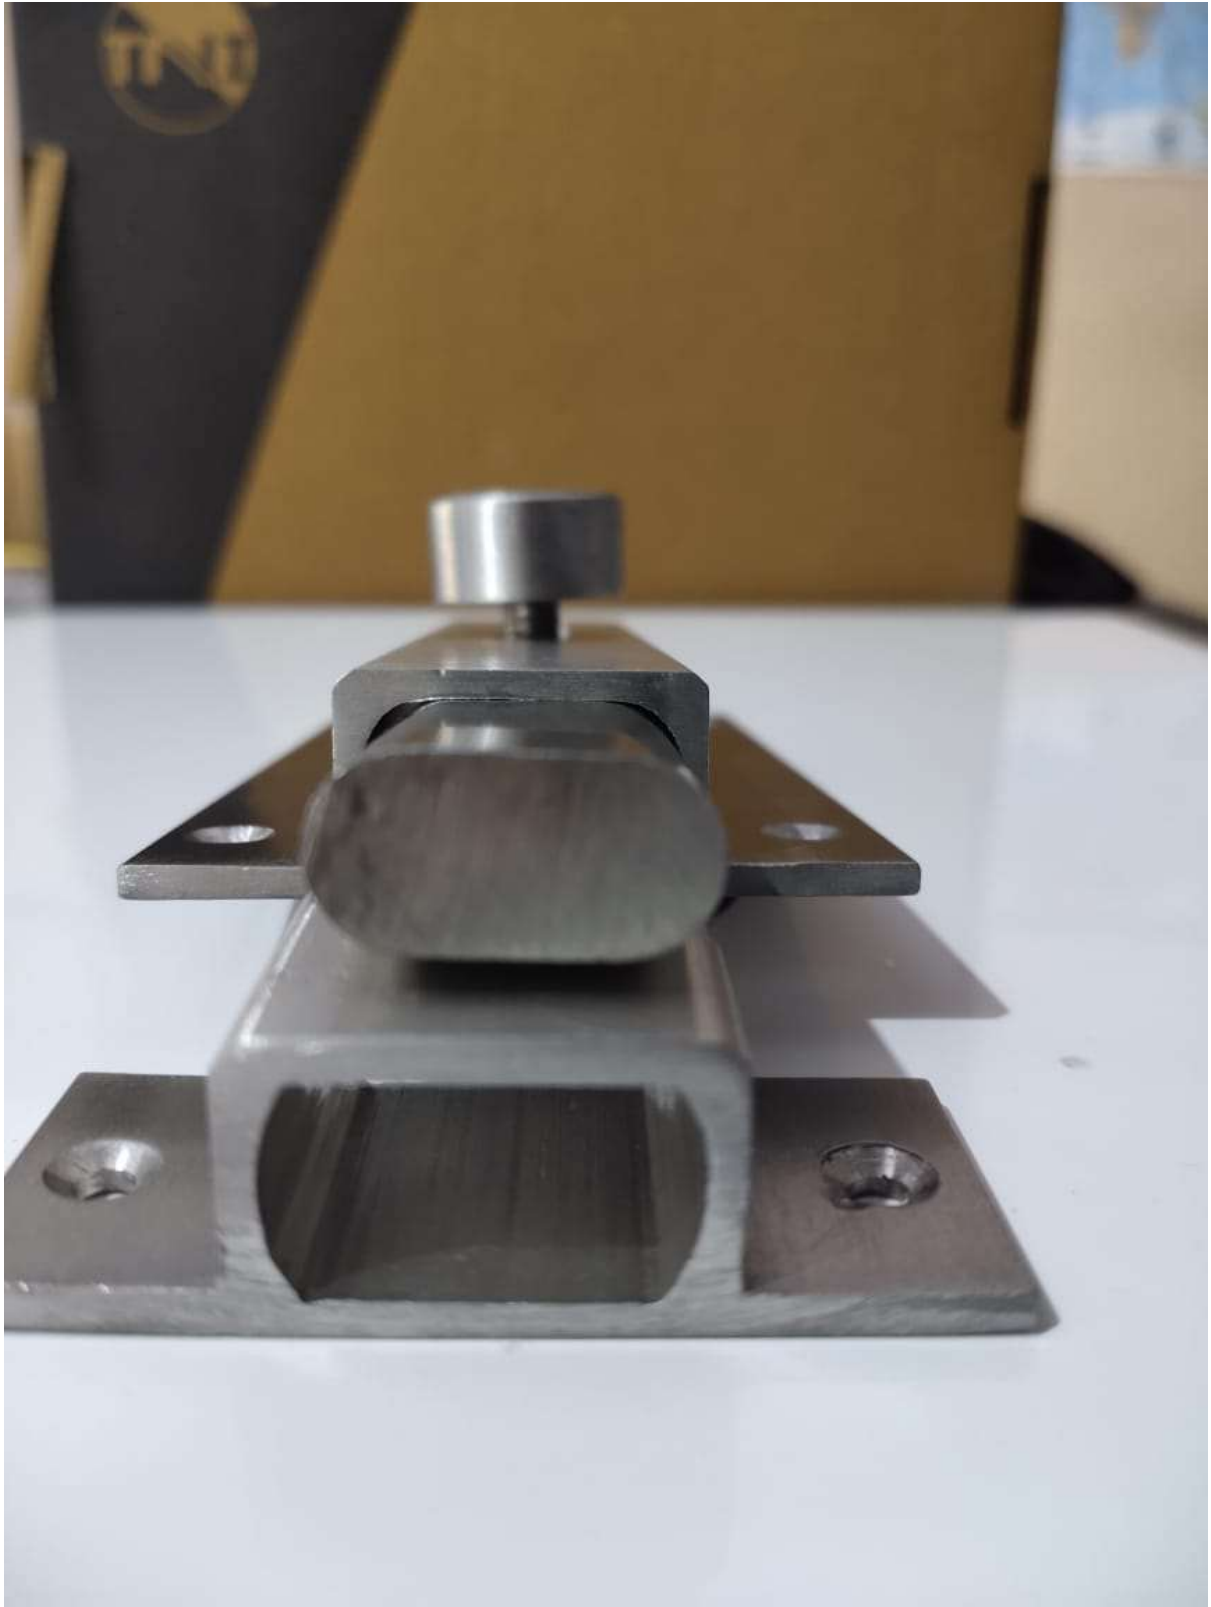

BABY LATCH SQUARE ROD