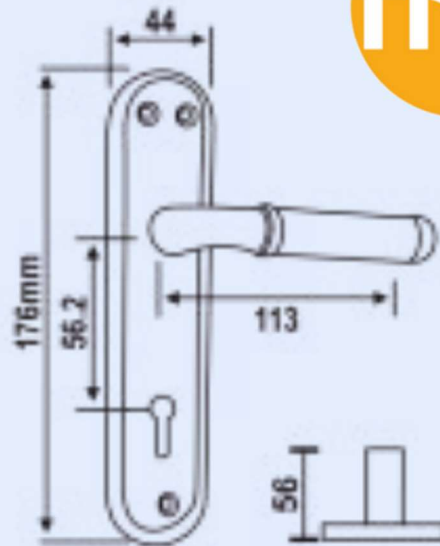

Mortise Door Lock - SS105

Call Us. Now: +91 90332 99992

Finish : S.S

<https://www.thenatureinternational.com>