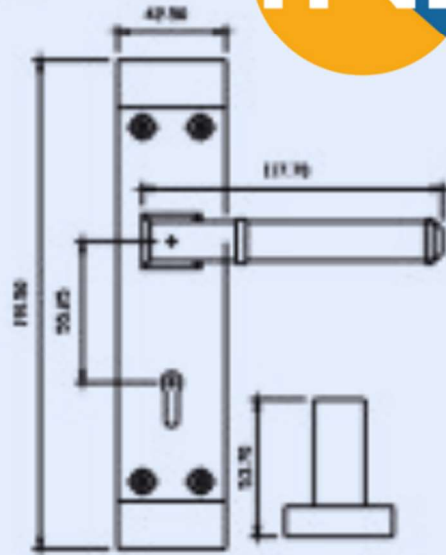

Mortise Door Lock - SS104

Call Us. Now: +91 90332 99992

Finish : S.S

<https://www.thenatureinternational.com>