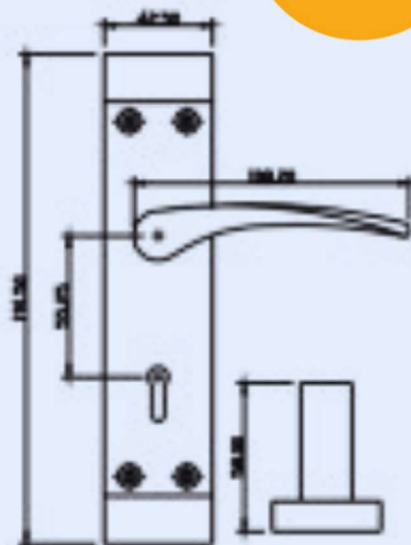

Mortise Door Lock - SS102

Call Us. Now: +91 90332 99992

Finish : S.S

<https://www.thenatureinternational.com>