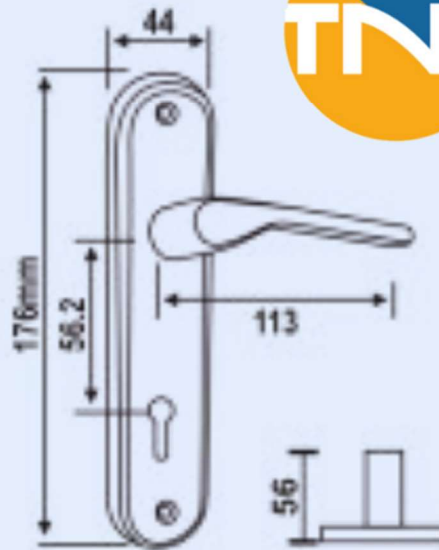

## Mortise Door Lock - SS101

Call Us. Now: +91 90332 99992

Finish : S.S

<https://www.thenatureinternational.com>