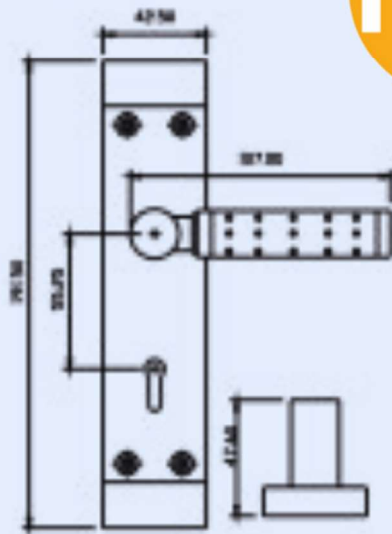

Mortise Door Lock - SS103

Call Us. Now: +91 90332 99992

Finish : S.S

<https://www.thenatureinternational.com>