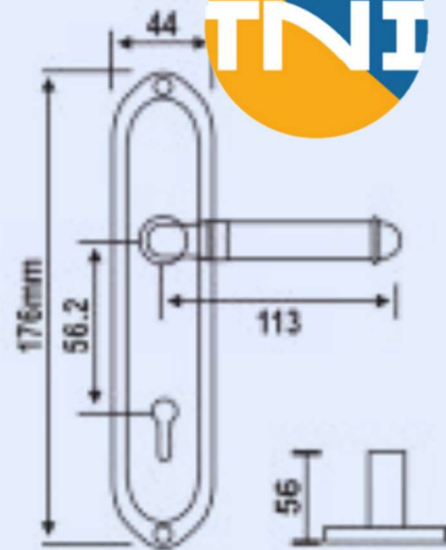

Mortise Door Lock - SS106

Call Us. Now: +91 90332 99992

Finish : S.S

<https://www.thenatureinternational.com>