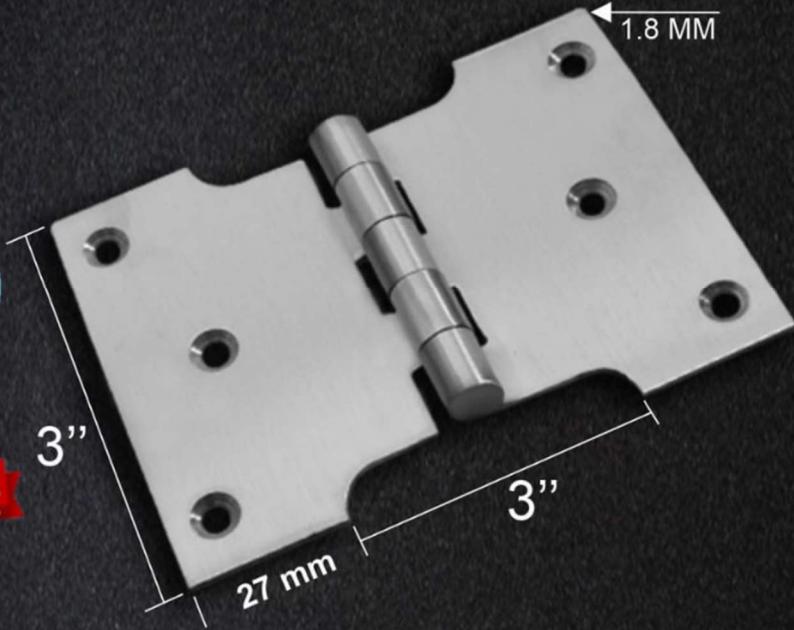

STAINLESS STEEL HEAVY DUTY

Call Us. Now: +91 90332 99992

Parlament 3"x3"

<https://www.thenatureinternational.com>