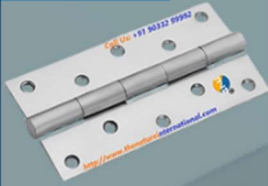

# STAINLESS STEEL 'W' HINGES

Call Us. Now: +91 90332 99992

W 3''

<https://www.thenatureinternational.com>

Premium Quality

SS Butt Hinges | SS202

Premium Quality

SS L Hinges | SS202 | 1.5MM

Premium Quality

SS Ball Bearing Hinges | SS202 | SS304

Premium Quality

SS Flush Door Hinges | SS304

Premium Quality

SS Parliament Hinges | SS202

Premium Quality

SS W Hinges | SS202 | TNI